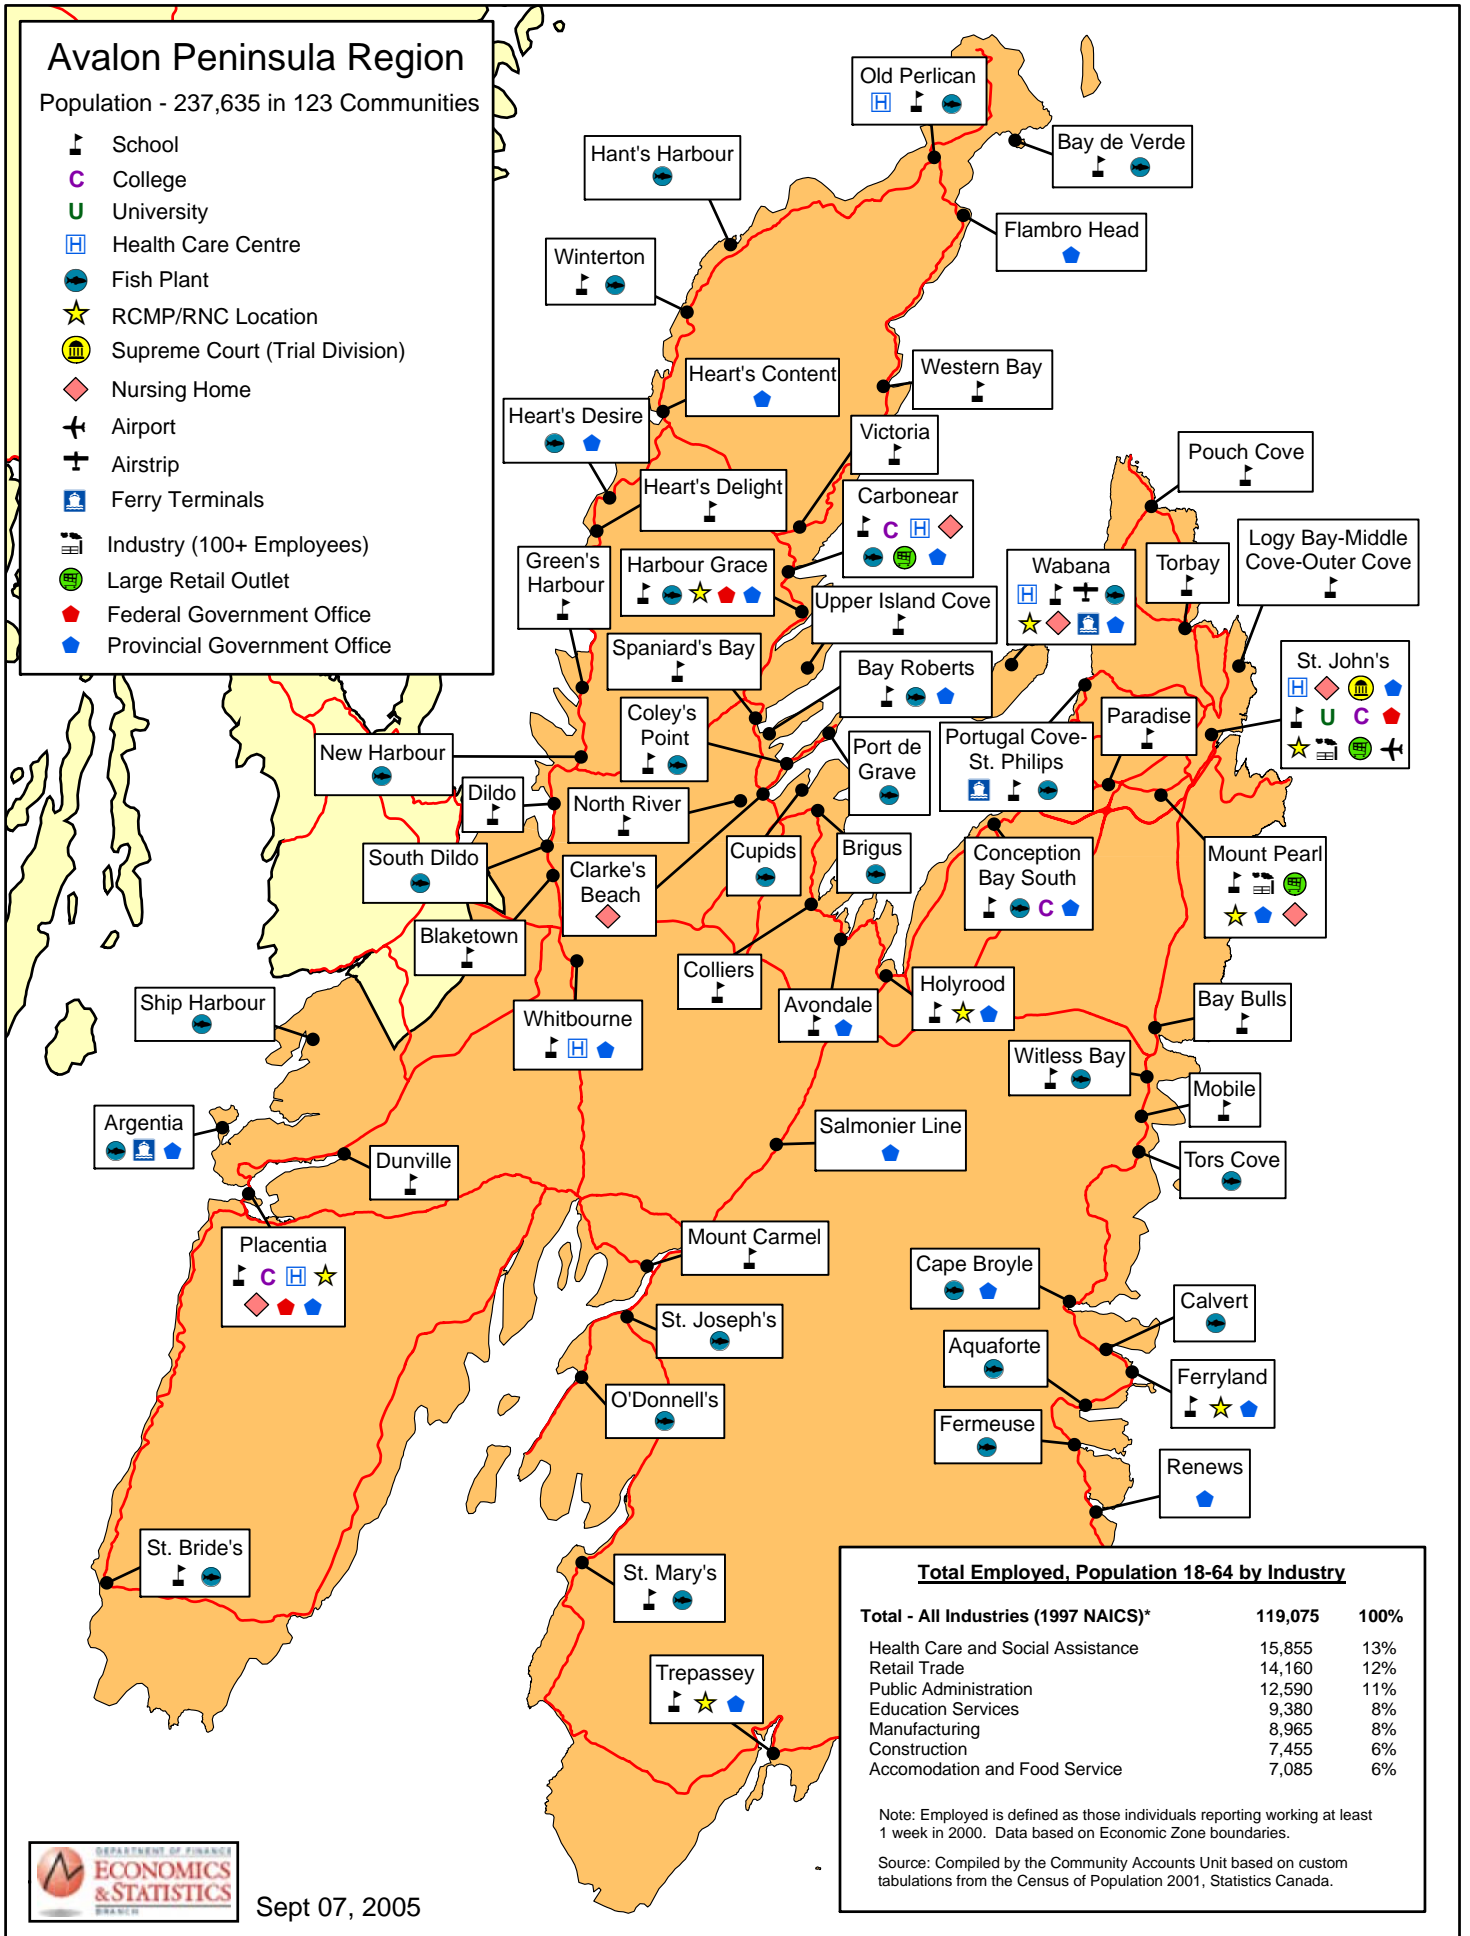

Avalon Peninsula Region

Population - 237,635 in 123 Communities

- School
- College
- University
- Health Care Centre
- Fish Plant
- RCMP/RNC Location
- Supreme Court (Trial Division)
- Nursing Home
- Airport
- Airstrip
- Ferry Terminals
- Industry (100+ Employees)
- Large Retail Outlet
- Federal Government Office
- Provincial Government Office

Total Employed, Population 18-64 by Industry

Total - All Industries (1997 NAICS)*	119,075	100%
Health Care and Social Assistance	15,855	13%
Retail Trade	14,160	12%
Public Administration	12,590	11%
Education Services	9,380	8%
Manufacturing	8,965	8%
Construction	7,455	6%
Accommodation and Food Service	7,085	6%

Note: Employed is defined as those individuals reporting working at least 1 week in 2000. Data based on Economic Zone boundaries.

Source: Compiled by the Community Accounts Unit based on custom tabulations from the Census of Population 2001, Statistics Canada.